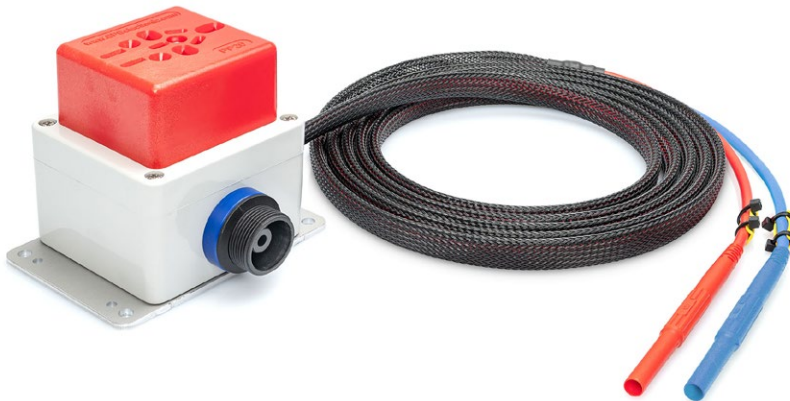

Connection Box for Mains Plug

	Box A2/6600-p	Box A2/6600-i	Box A2/6600-s	Box A2/6600-k
	P 6600U	IS 6600H, IS 6680H	KT 6680U, S 6600U	KT 6780H, S 6700U
Mains connection	For DUT with ground bond connection (protection class I) via socket			
Connection via	Banana plug (4 mm 0.6 in) / High-voltage plug (ST 14)			
Connection cable	1,5 m 59.0 in			
Material	PVC box			
Socket selection Type	B, E, G, I, J, L			
Dimensions Mounting plate (approx.)	Width: 81 mm 3.2 in – Depth: 113 mm 4.4 in			
Dimensions (approx.)	Height: 58 mm 2.3 in – Width: 81 mm 3.2 in – Depth: 82 mm 3.2 in			

	Box A3/6600-p	Box A3/6600-i	Box A3/6600-s	Box A3/6600-k
	P 6600U	IS 6600H, IS 6680H	KT 6680U, S 6600U	KT 6780H, S 6700U
Mains connection	For DUT with ground bond connection (protection class I) via universal socket outlet PP 66			
Connection via	Banana plug (4 mm 0.6 in) / High-voltage plug (ST 14)			
Connection cable	1,5 m 59.0 in			
Material	PVC box			
Universal socket	A, B, C, G, I, J, L, N			
Dimensions Mounting plate (approx.)	Width: 81 mm 3.2 in – Depth: 113 mm 4.4 in			
Dimensions (approx.)	Height: 58 mm 2.3 in – Width: 81 mm 3.2 in – Depth: 82 mm 3.2 in			

	Box A4/6600-i	Box A4/6600-s	Box A4/6600-k
	IS 6600H, IS 6680H	KT 6680U, S 6600U	KT 6780H, S 6700U
Mains connection	For DUT without ground bond connection (protection class II) via universal socket outlet PP 20 High-voltage socket BU 02 for connecting a high-voltage test probe SP 02		
Connection via	Banana plug (4 mm 0.6 in) / High-voltage plug (ST 14)		
Connection cable	1,5 m 59.0 in		
Material	PVC box		
Universal socket	A, B, C, F, G, I, J, K, L, N (protection class II)		
Dimensions Mounting plate (approx.)	Width: 81 mm 3.2 in – Depth: 113 mm 4.4 in		
Dimensions (approx.)	Height: 58 mm 2.3 in – Width: 81 mm 3.2 in – Depth: 82 mm 3.2 in		